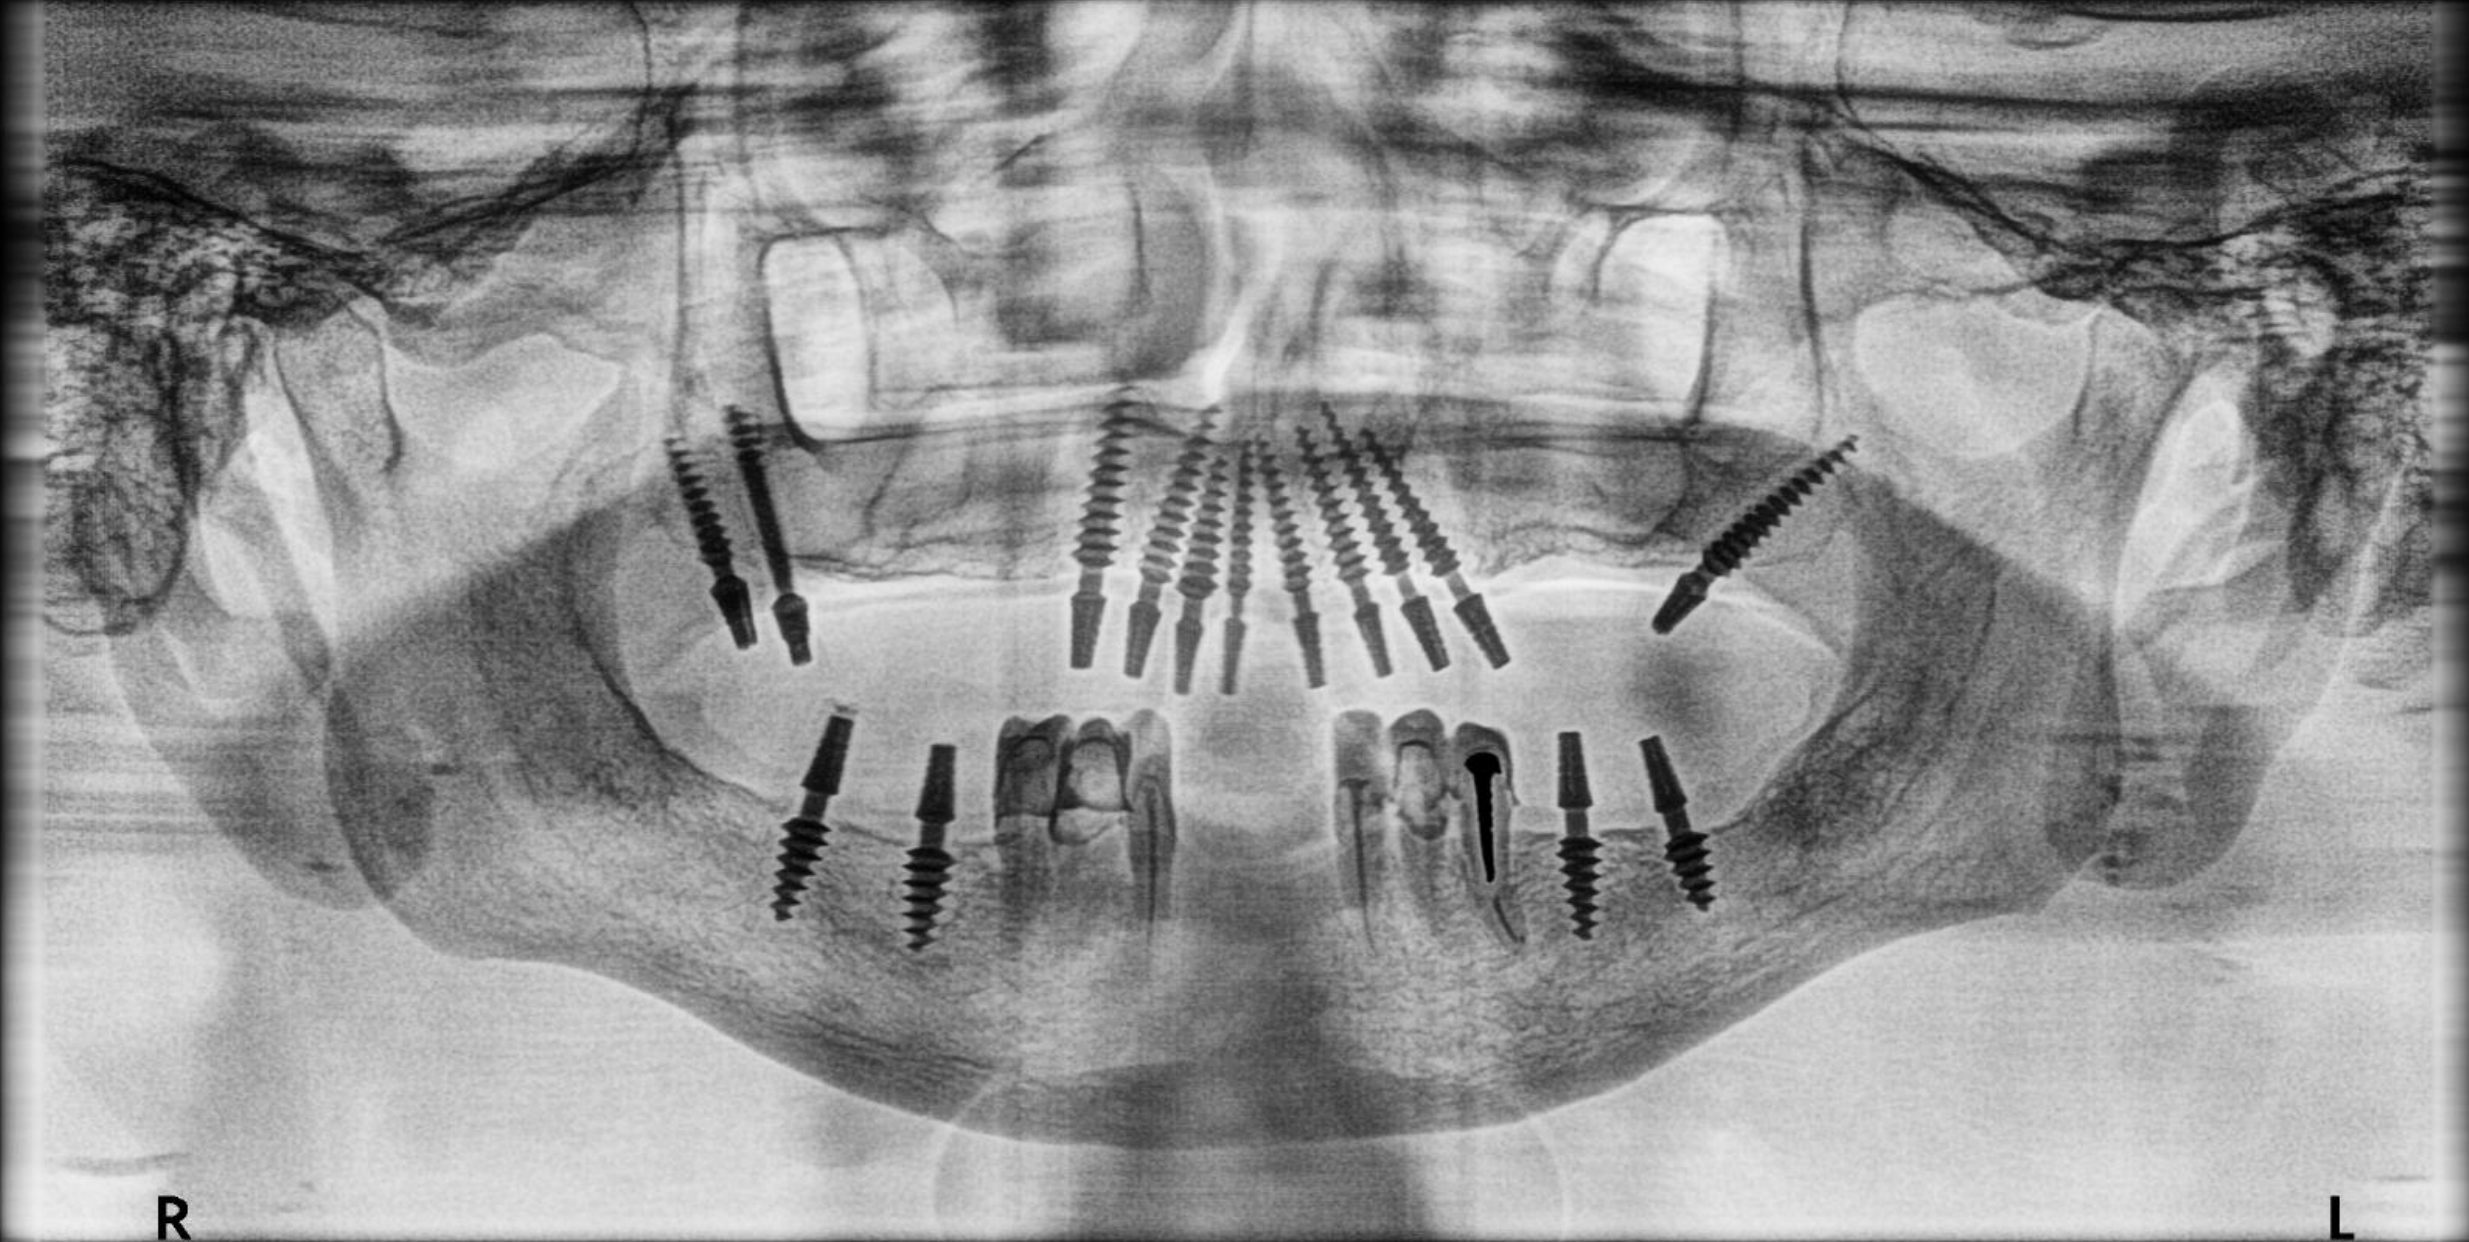

Full Mouth Rehabilitation

Mr . Mukhtar Rehmatullah

By : Dr Mohammed Abbas Noorani

Pre – Op Smile

Upper Arch

Lower Arch

Pre - Op OPG

Implant Placed in Upper Arch

Implant Placed In Lower Arch

Post Op OPG

Final Prosthesis in Upper Arch

Final Prosthesis in Lower Arch

Final Smile

Final
Smile

Before

After